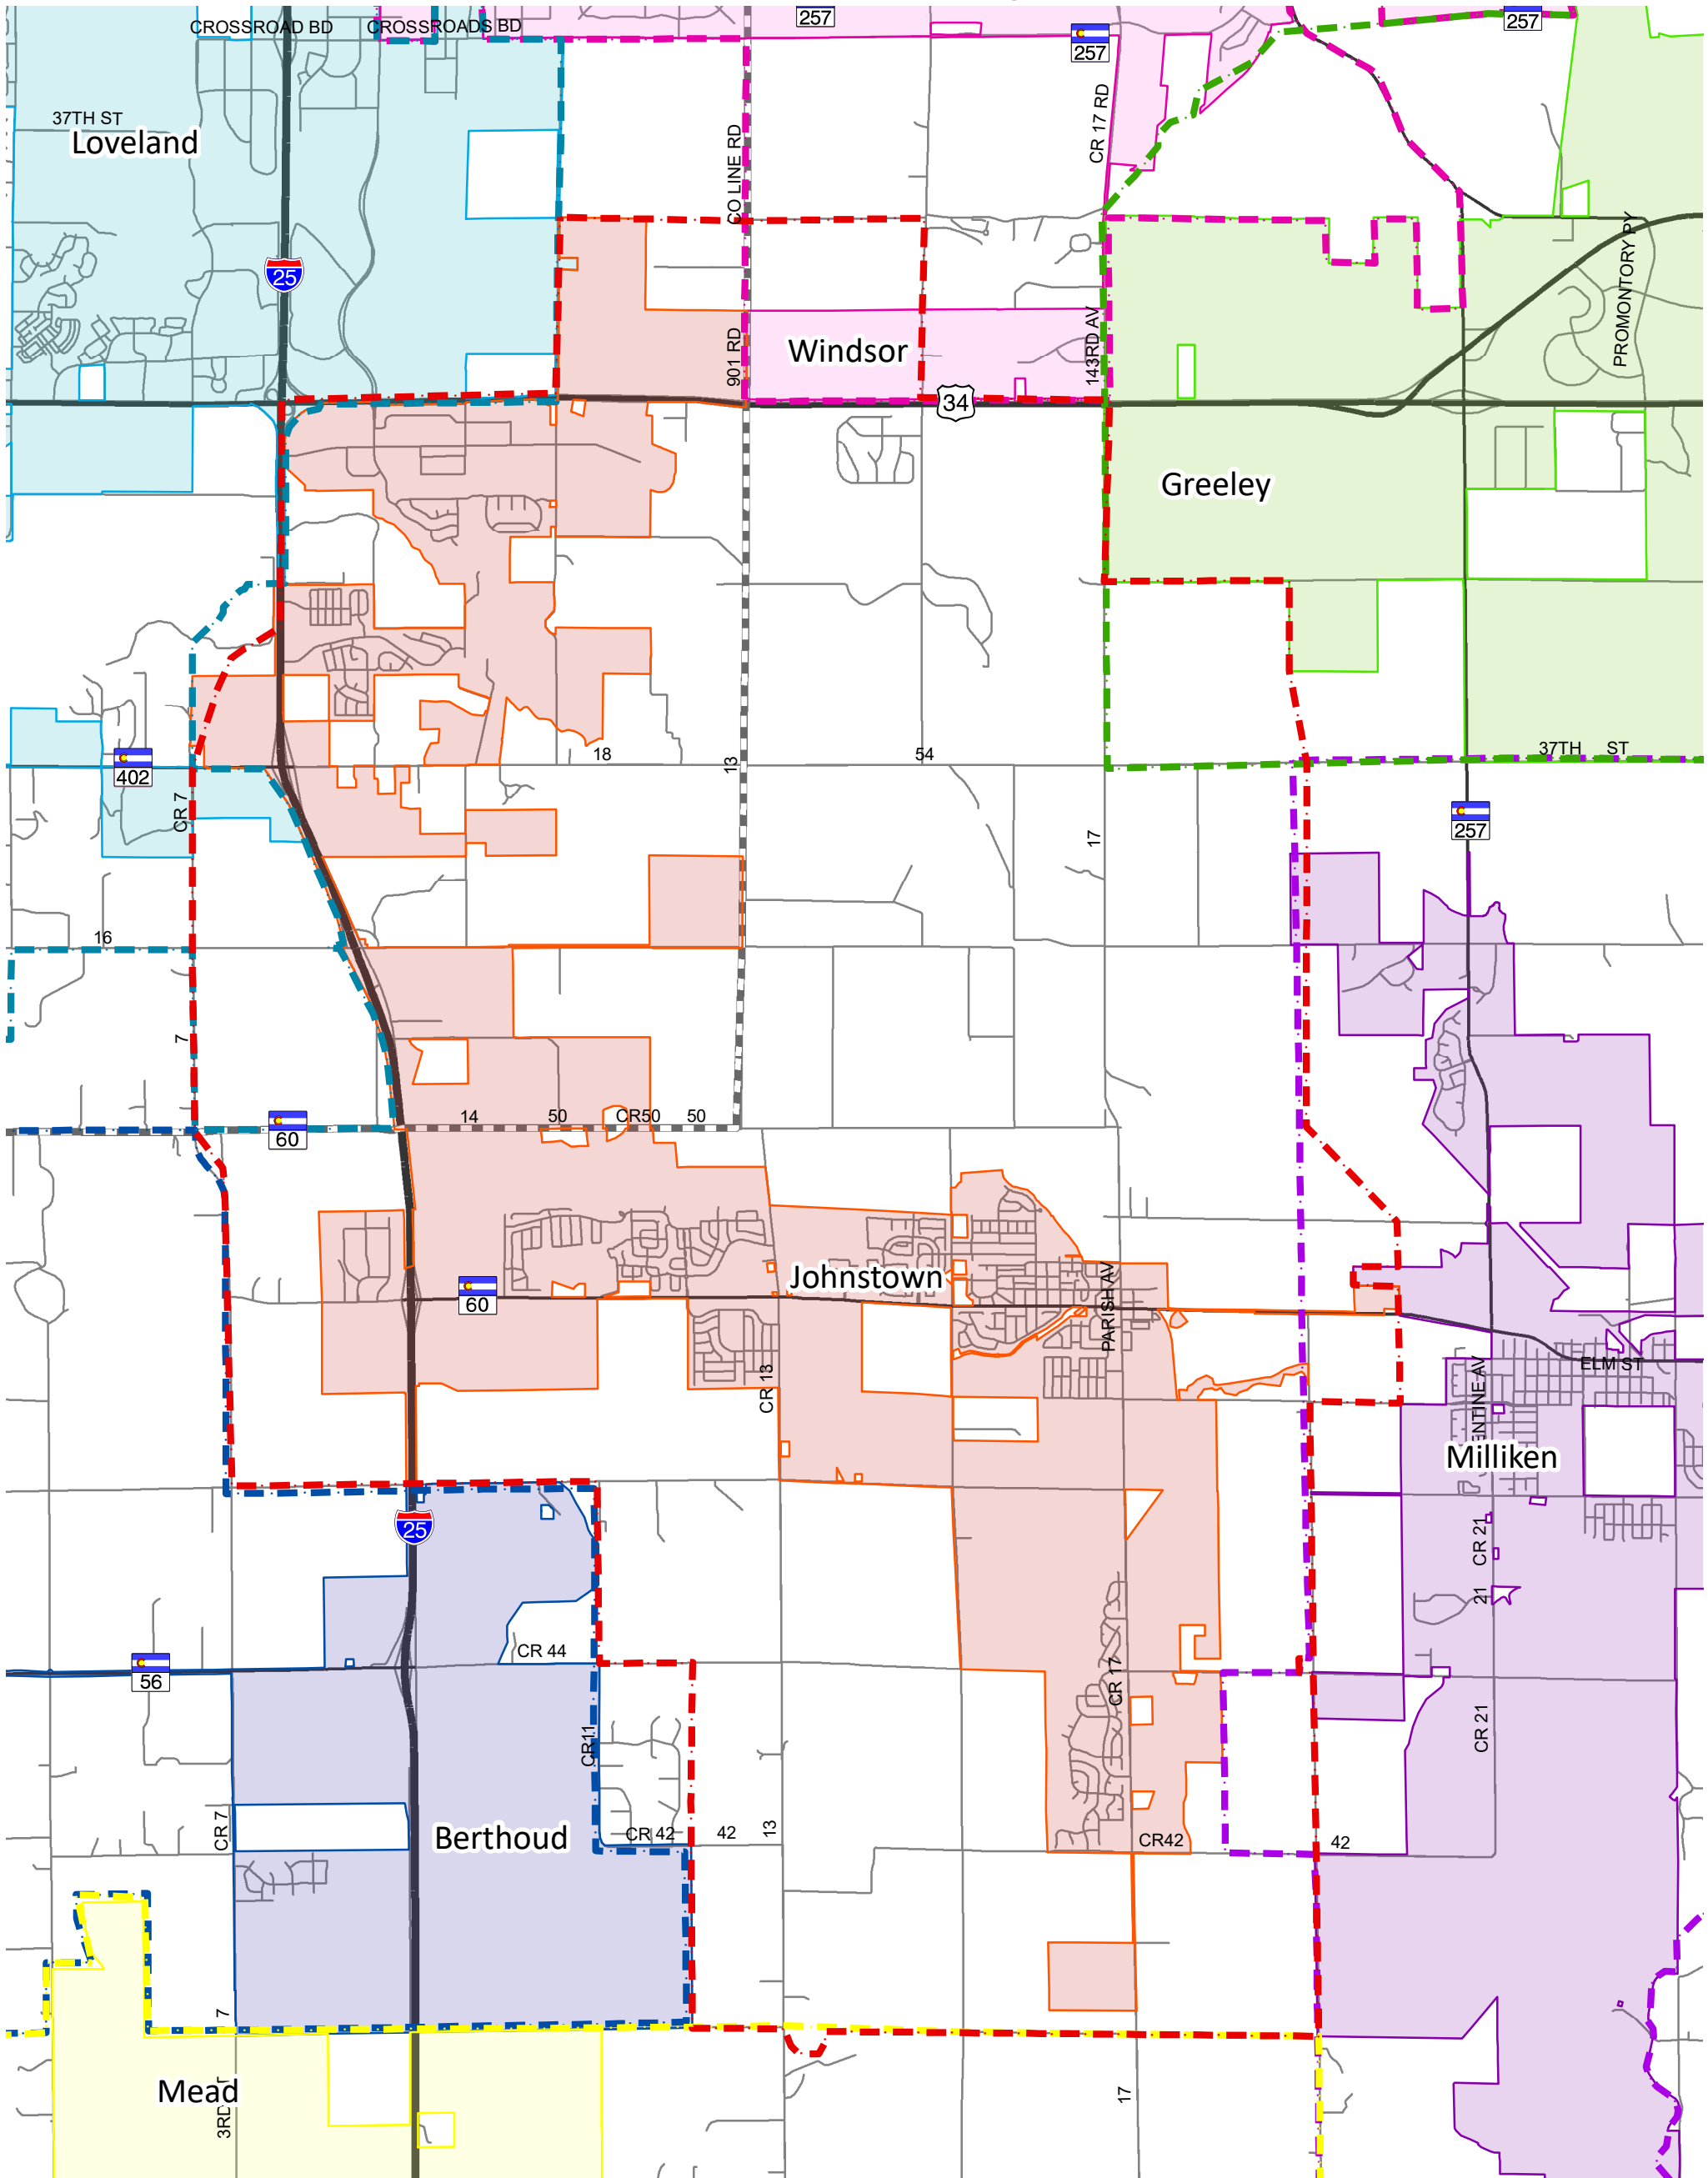

Johnstown and Environs: Municipal Boundaries and Growth Management Areas (GMAs)

Legend

Municipalities

- Berthoud
- Greeley
- Johnstown
- Loveland
- Mead
- Milliken
- Windsor

Growth Management Areas (GMA)

- Berthoud
- Greeley
- Johnstown
- Loveland
- Mead
- Milliken
- Windsor

- County Boundary